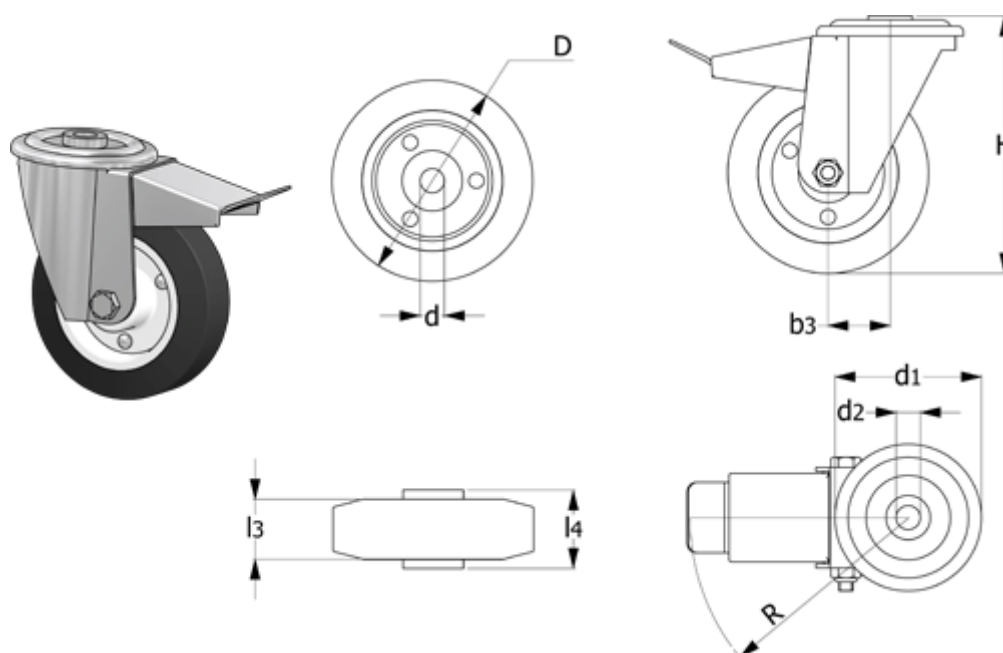

# Data Sheet

Article number: 2314450271

Description: E+G rubber wheel 450271  
RE.E3-200-FBF-N turning plate with brake

## Measures

$b_3$	= 56	$H$	= 236
Code	= 450271	$l_3$	= 50
$d$	= 20	$l_4$	= 58
$D$	= 200	$R$	= 156
$d_1$	= 120	Rolling resistance (N)	= 1400
$d_2$	= 20	Type	= RE.E3-200-FBF
Dynamic load (N)	= 2300		
$g$	= 3290		